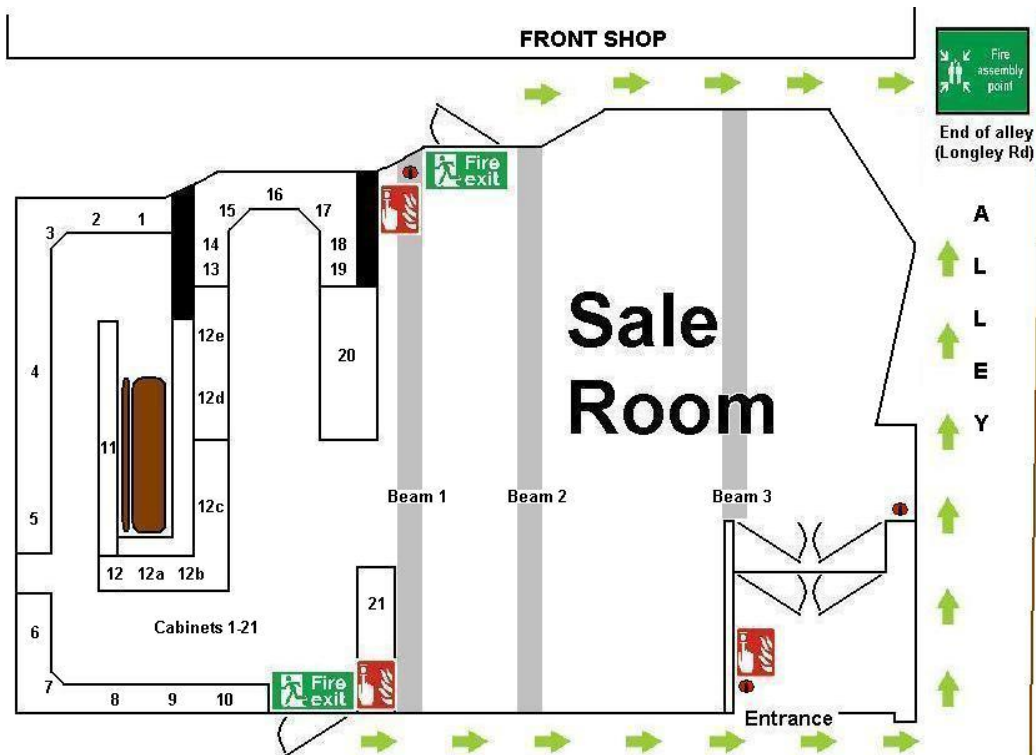

Fire exits map

Please take a minute to look at the map below and familiarise yourself with the location of fire exits in the sale room and the Assembly point. * In the event of a fire, the fire alarm will sound continuously. * Please leave the building immediately via the nearest fire exit. *

Fire Assembly Point

On leaving the building and emerging in the courtyard go to the end of the alley towards Longley Road. * Wait there for further instructions regarding re-admission to the building. *